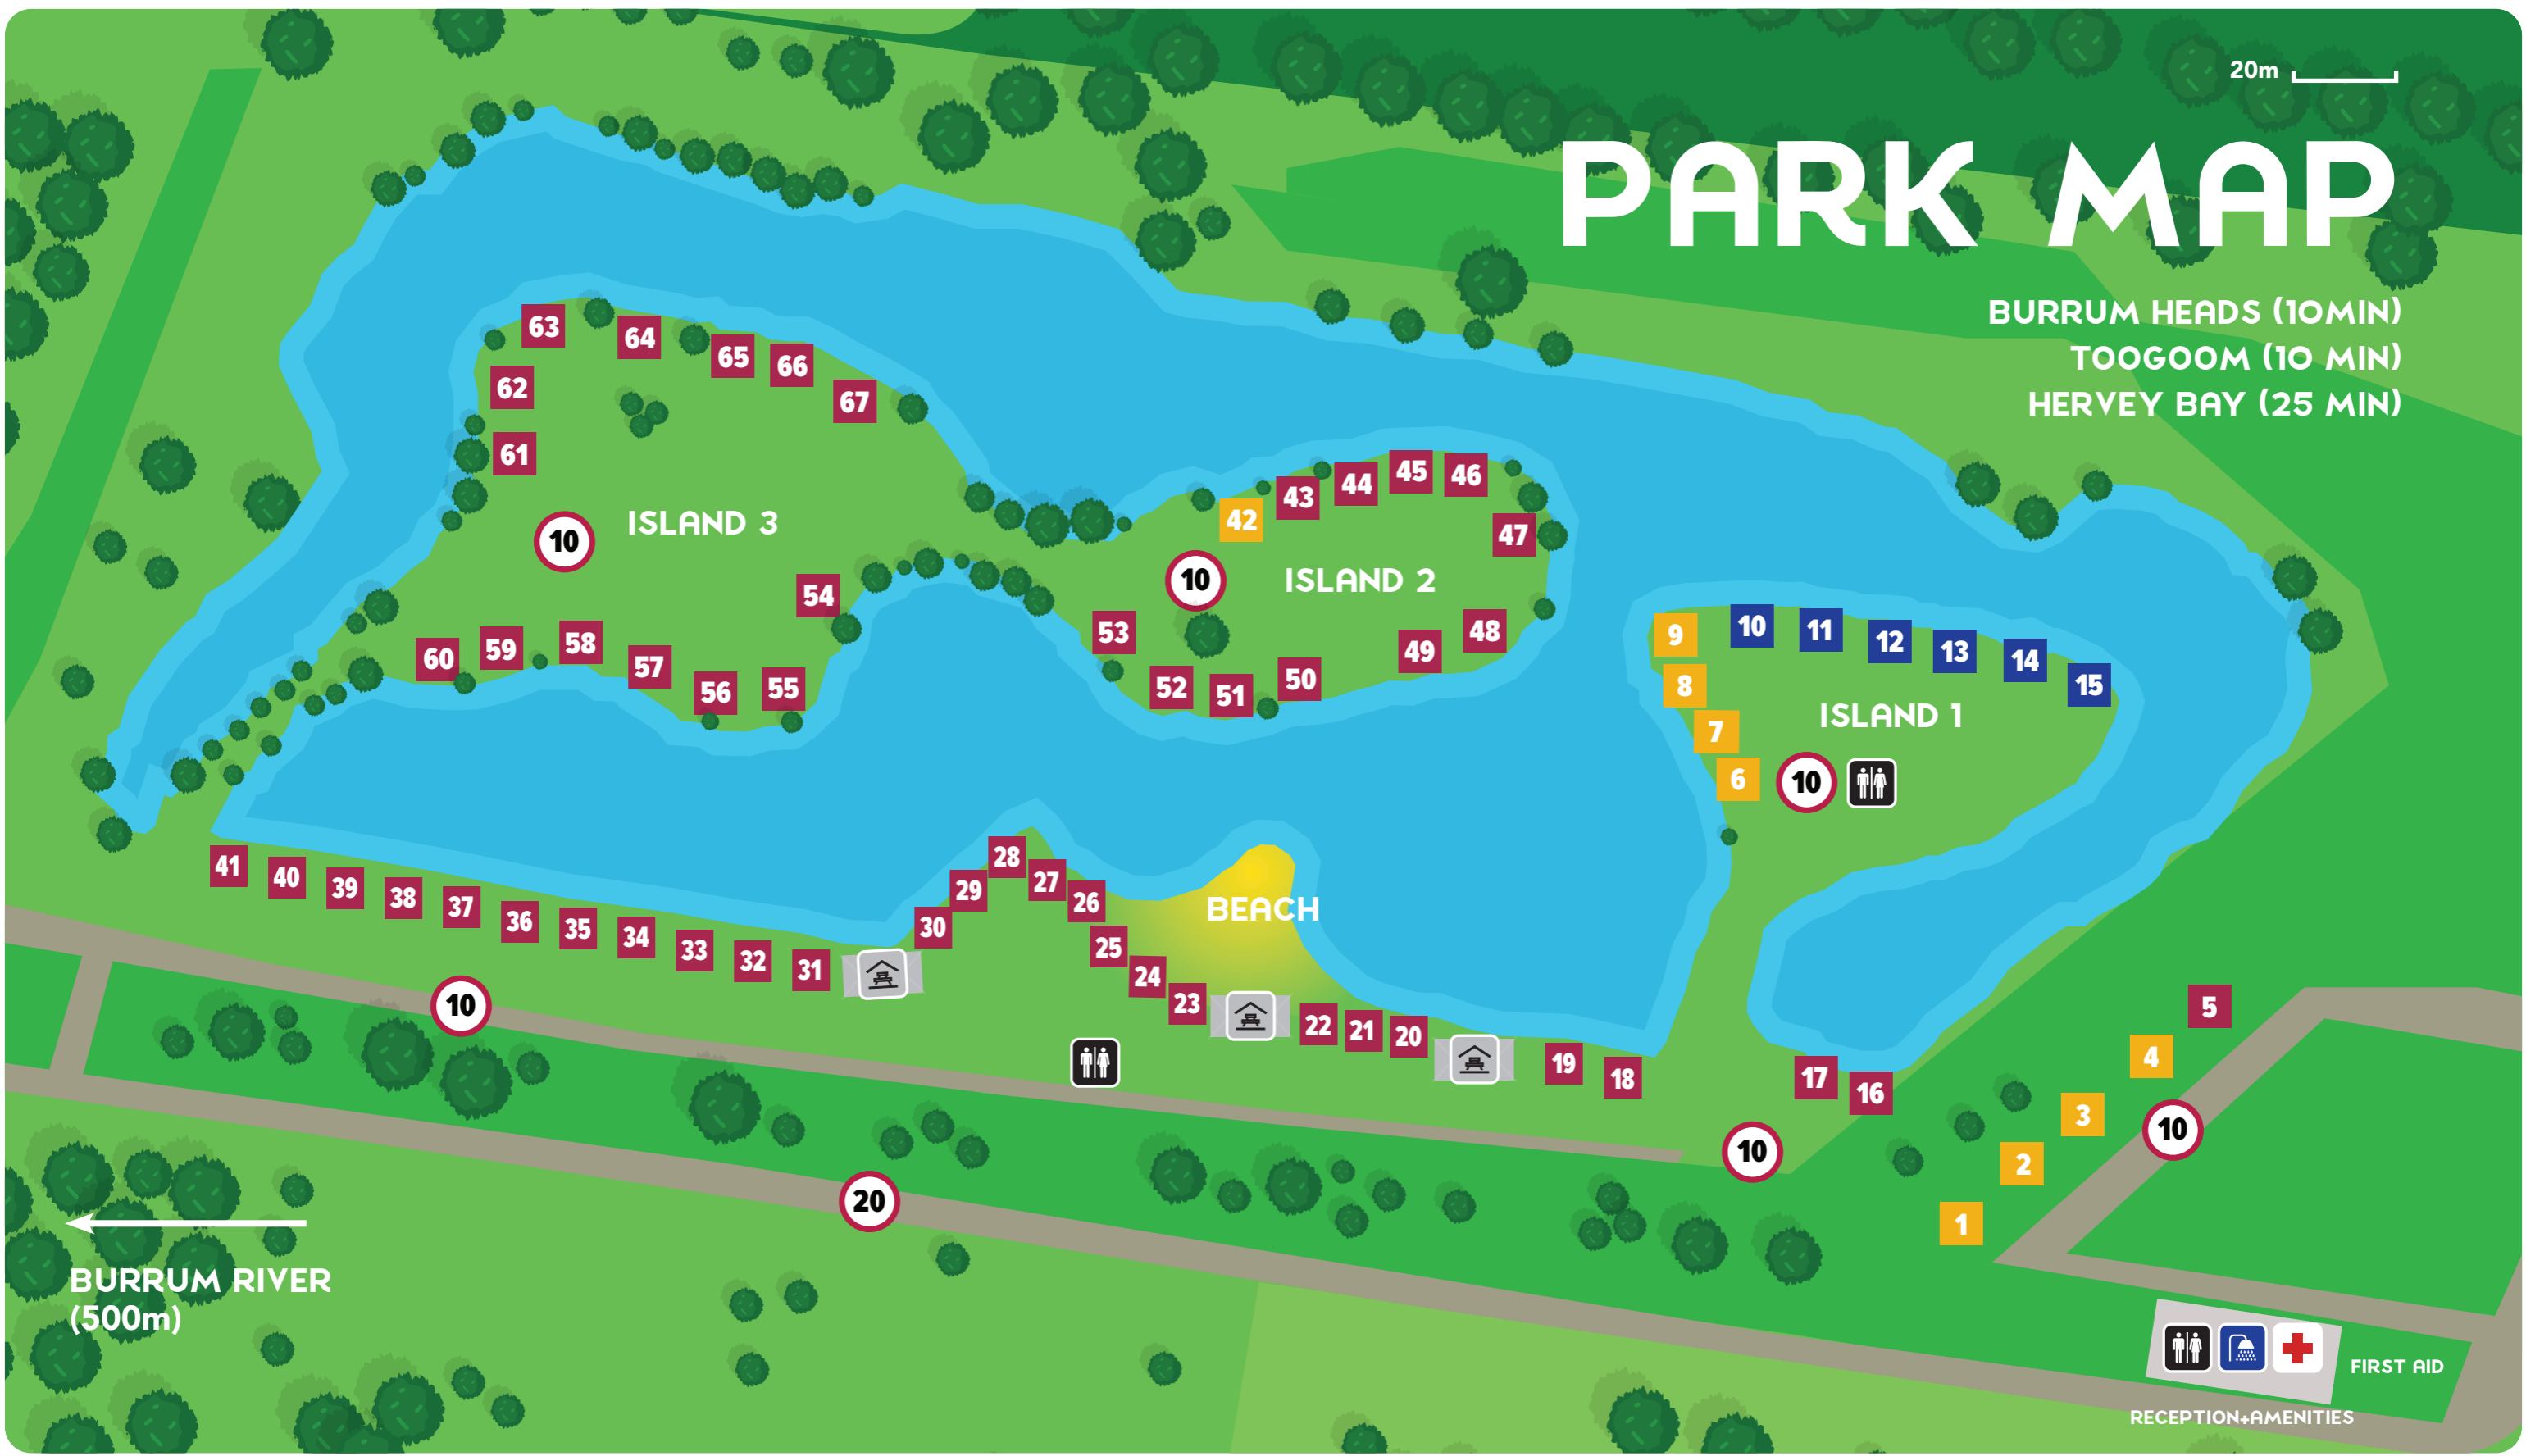

20m

PARK MAP

BURRUM HEADS (10MIN)
TOOGOOM (10 MIN)
HERVEY BAY (25 MIN)

LEGEND

- Powered Sites
- Unpowered Sites
- Powered Tent Sites
- Gazebo Sites
- Toilets
- Speed Limit
- Showers

0416 258 041
trinityislandsholidaypark.com.au
 805 Burrum Heads Rd, Burrum River Q 4659